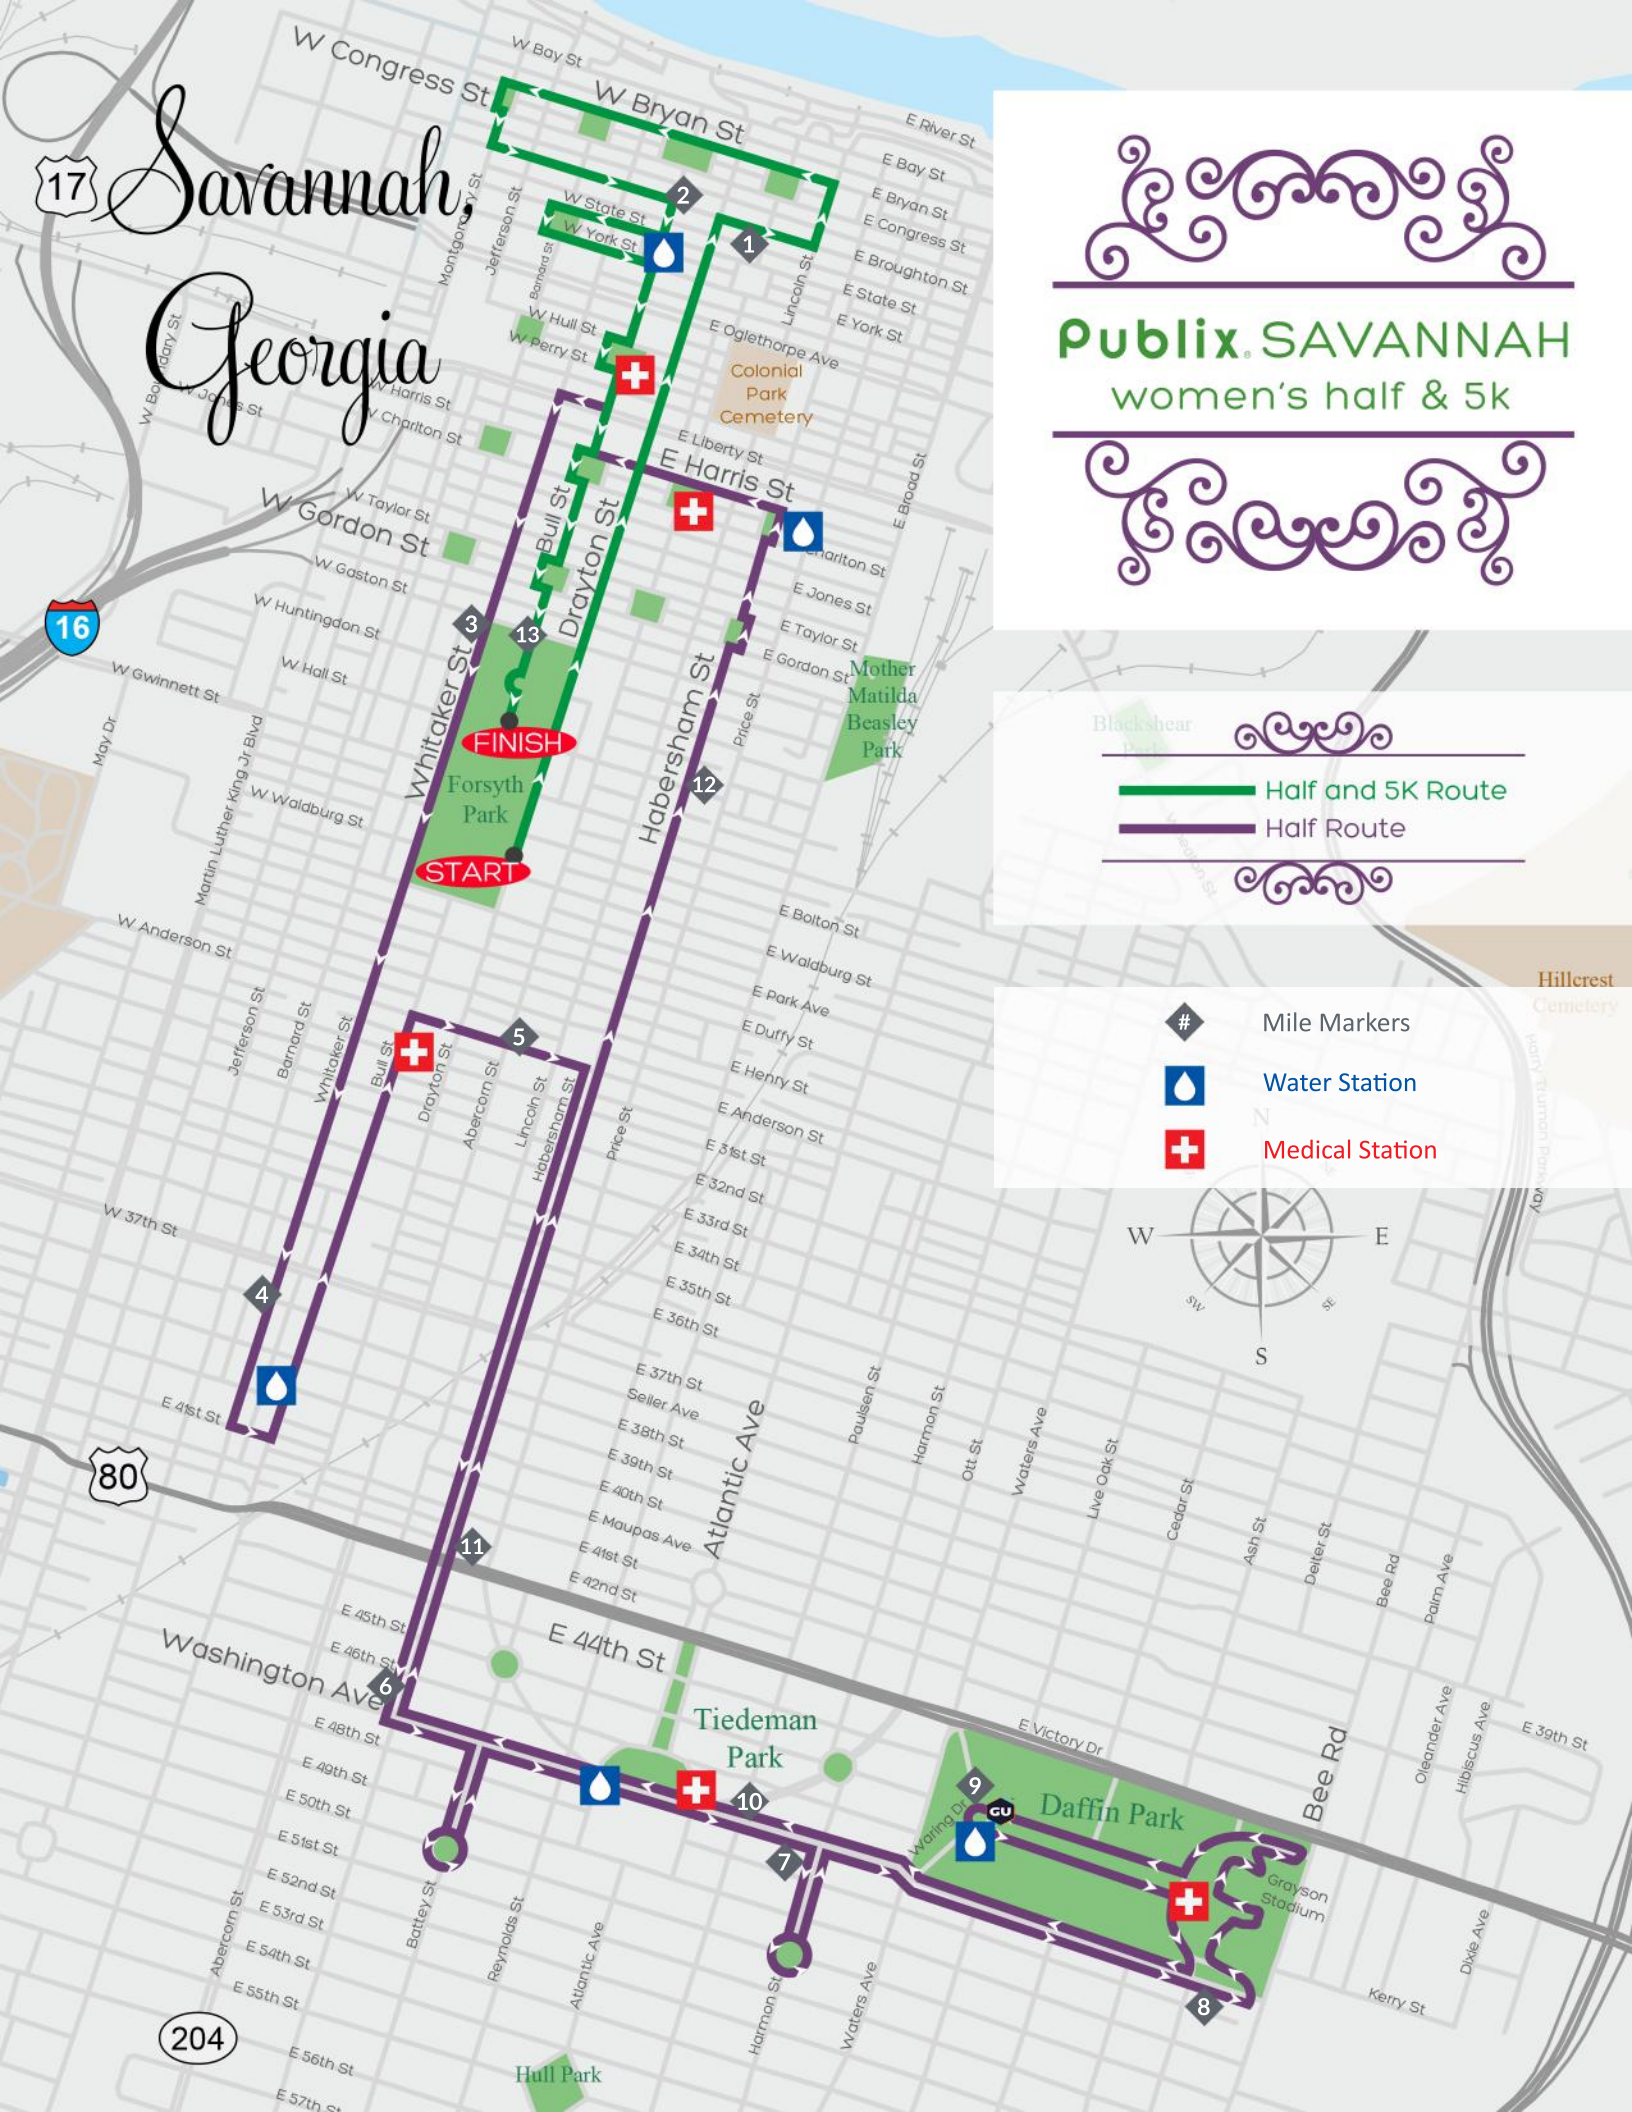

17 Savannah, Georgia

Publix SAVANNAH women's half & 5k

Blackshear Park

Half and 5K Route

Half Route

Mile Markers

Water Station

Medical Station

204

Hillcrest Cemetery