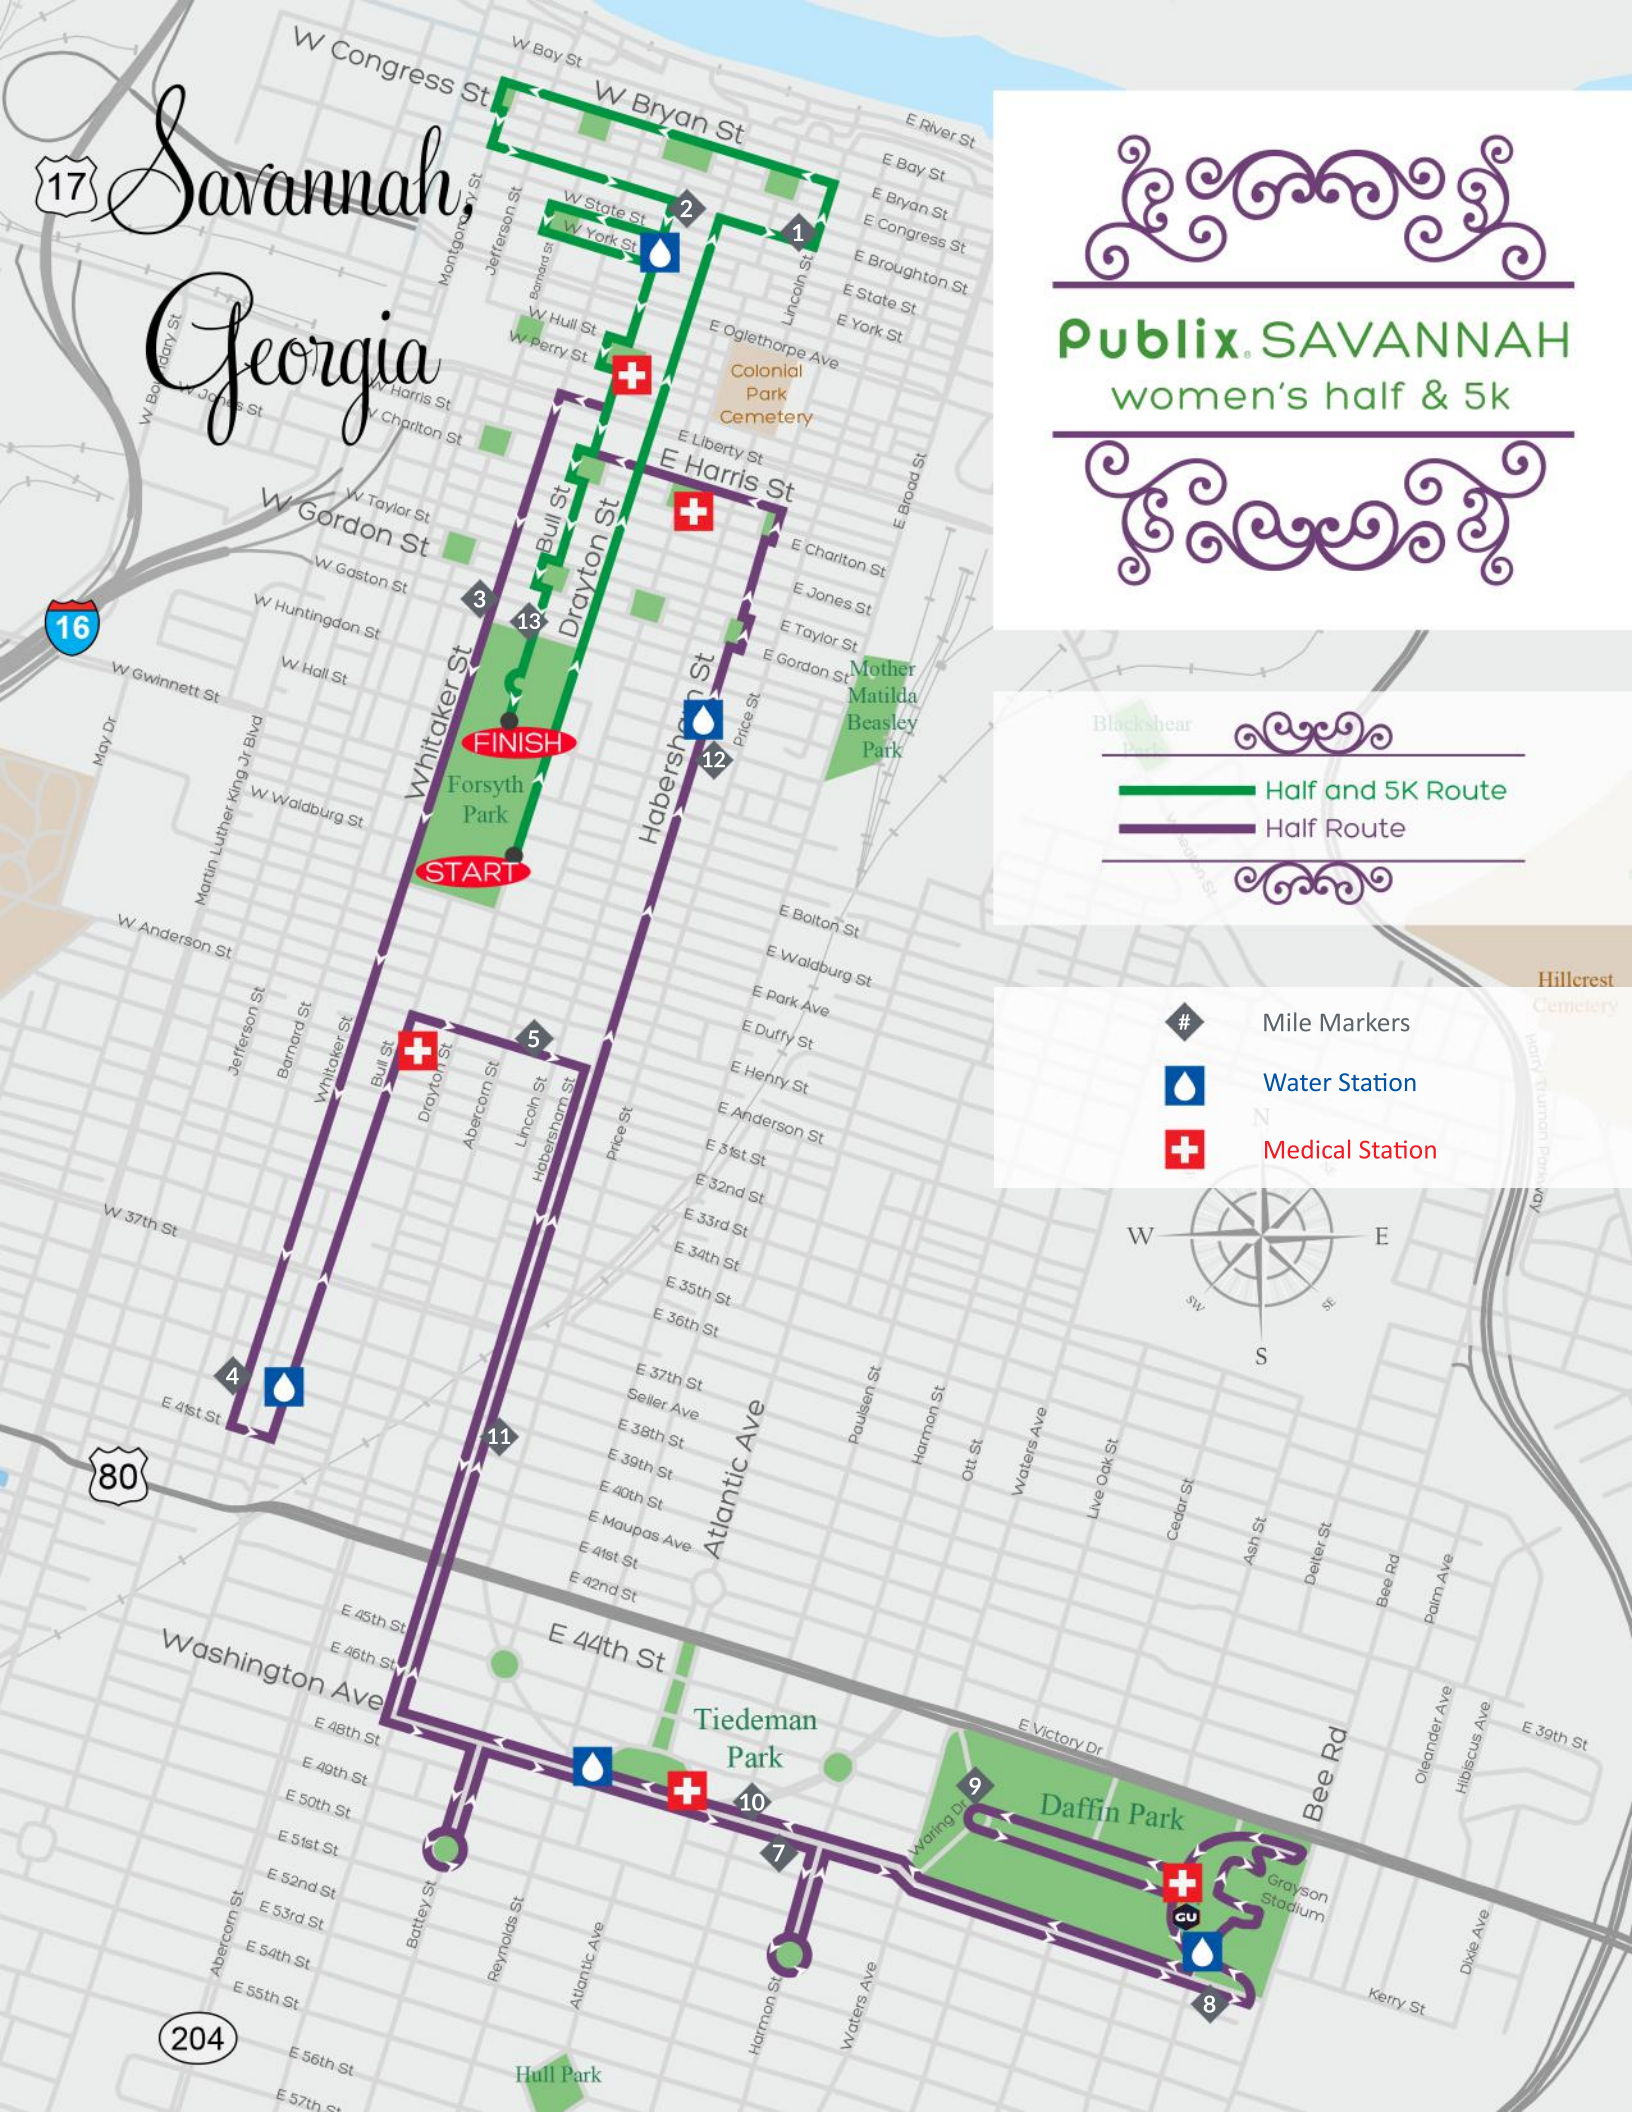

# 17 Savannah, Georgia

## Publix SAVANNAH women's half & 5k

Black Bear

---

Half and 5K Route

Half Route

---

Mile Markers

Water Station

Medical Station